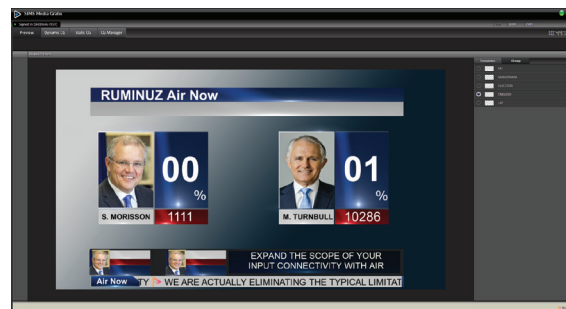

Media Grafix - A complete software solution for real time character generation. Features of Media Grafix includes animated backgrounds, movements and effects on text, images, clocks, animated logos, dates, score boards, election statistics, crawl & news tickers. With Media Grafix you can display graphical contents such as text, logos and animations, crawls, tickers and scrolls with dynamic contents or metadata retrieved from external data sources, like Notepad, WordPad etc. Media Grafix can be deployed on a separate PC equipped with **BlackMagic Decklink 4K Extreme Card** that will make it easier for operators to use it independently without disrupting the playout. High quality lossless video output and ease of use allow Media Grafix to be used for News Graphic, live production in debates, talk shows, sports and entertainment.