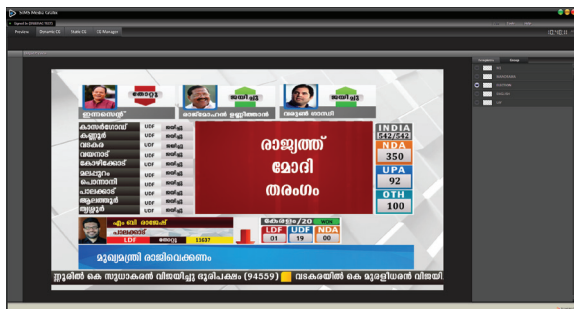

SIMS MEDIA GRAFIX

Professional CG Designer

Datasheet
Version 2.0.3

Cyberpark, Calicut, Kerala

sales@simscomm.net

www.simscomm.net

MEDIA GRAFIX

Professional CG Designer with multiple functionalities

Media Grafix - A complete software solution for real time character generation. Features of Media Grafix includes animated backgrounds, movements and effects on text, images, clocks, animated logos, dates, score boards, election statistics, crawl & news tickers. With Media Grafix you can display graphical contents such as text, logos and animations, crawls, tickers and scrolls with dynamic contents or metadata retrieved from external data sources, like Notepad, WordPad etc. Media Grafix can be deployed on a separate PC equipped with **BlackMagic Decklink 4K Extreme Card** that will make it easier for operators to use it independently without disrupting the playout. High quality lossless video output and ease of use allow Media Grafix to be used for News Graphic, live production in debates, talk shows, sports and entertainment.